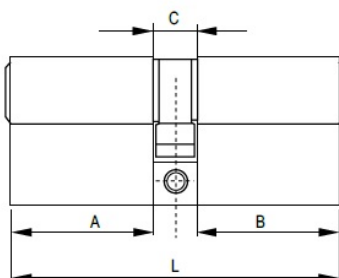

PRODUCT SHEET

Description:

Profile Cylinder, Alu Look, 62mm,(26+10+26mm) MKS #M4,

Item number:

14.60.044-0

Units	Box	Carton	HS Code	Barcode
Pcs.	10	100	8301600090	
				5704866458412

Cylinders w/Master key system (Yale keyway)

Item No.:	L	A	B	C	FINISH	SYSTEM
#14.60.039	62	26	26	10	SS-look	#M1
#14.60.040	62	26	26	10	SS-look	#M2
#14.60.043	62	26	26	10	Alu Look	#M3
#14.60.044	62	26	26	10	Alu Look	#M4

Master keys (Yale keyway)

Item No.:	SYSTEM
#14.60.041-0	#M1
#14.60.042-0	#M2
#14.60.041-5	#M3
#14.60.041-6	#M4