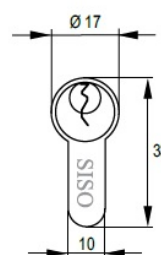

PRODUCT SHEET

Description:

Profile Cylinder, Alu Look, 62mm,(26+10+26mm) MKS #M4,

Item number:

14.60.044-0

Units	Box	Carton	HS Code	Barcode
Pcs.	10	100	8301600090	
				5704866458412

Cylinders w/Master key system (Yale keyway)

Item No.:	L	A	B	C	FINISH	SYSTEM
#14.60.039	62	26	26	10	SS-look	#M1
#14.60.040	62	26	26	10	SS-look	#M2
#14.60.043	62	26	26	10	Alu Look	#M3
#14.60.044	62	26	26	10	Alu Look	#M4

Master keys (Yale keyway)

Item No.:	SYSTEM
#14.60.041-0	#M1
#14.60.042-0	#M2
#14.60.041-5	#M3
#14.60.041-6	#M4